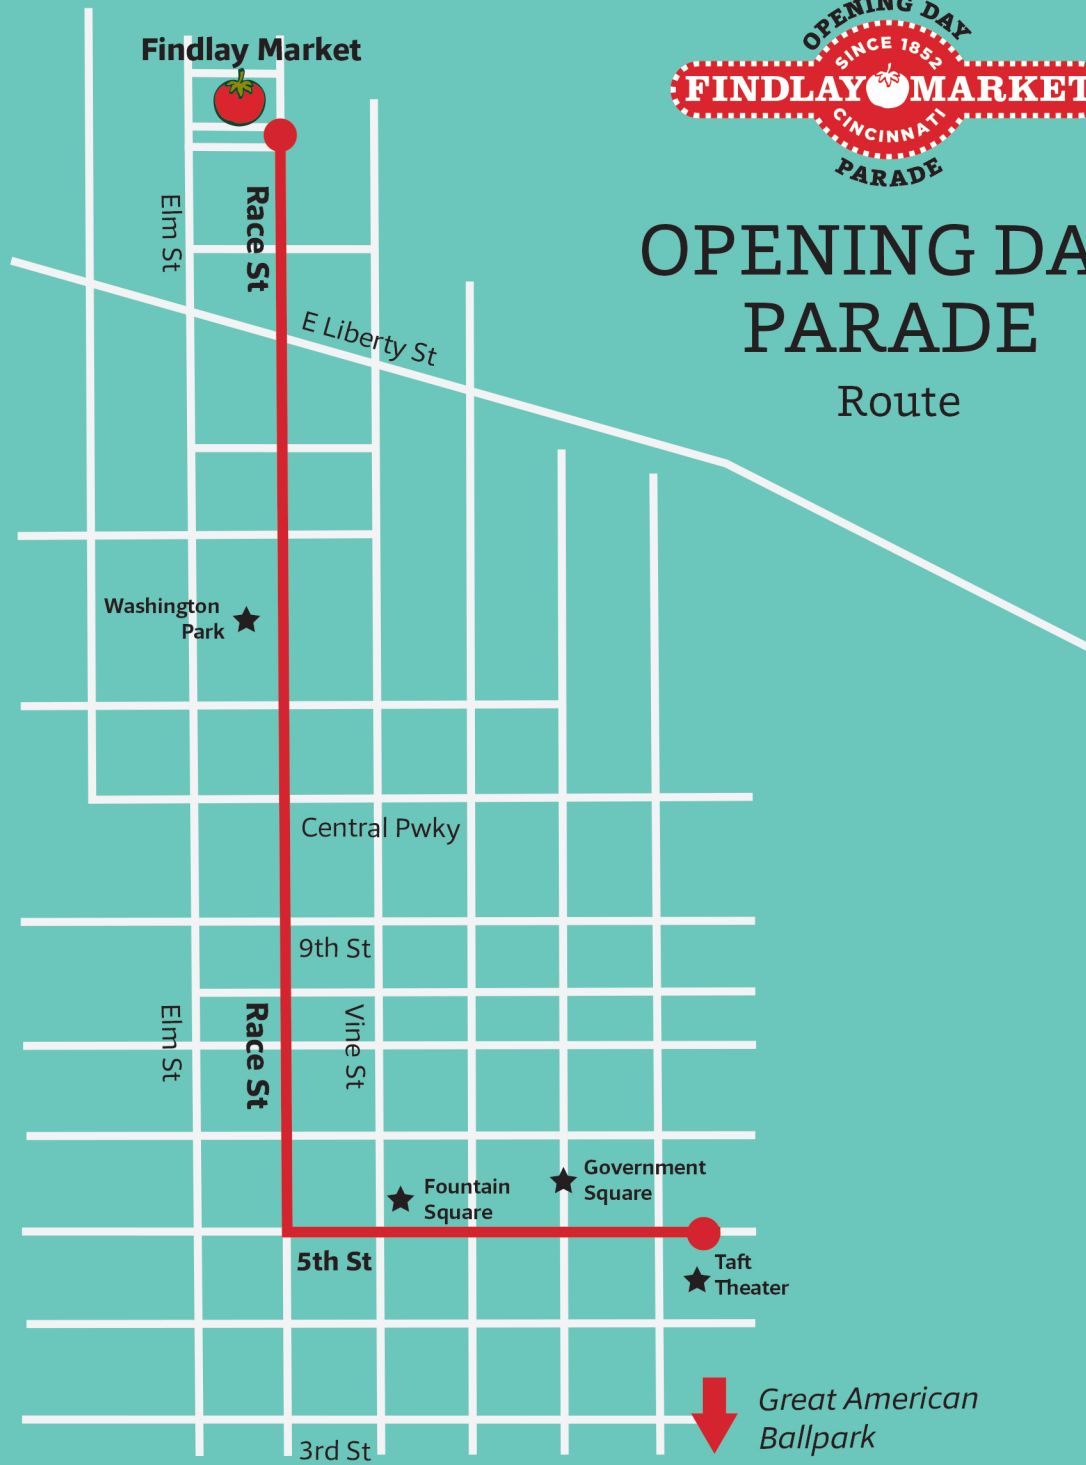

# OPENING DAY PARADE Route

### Parade Route

Begins at Findlay Market, then heads straight down Race Street until meeting up with 5th Street. The parade then makes its way past Fountain Square ending just past Government Square.

**Thursday, March 27, 2025**  
**Noon - 2:00 PM**