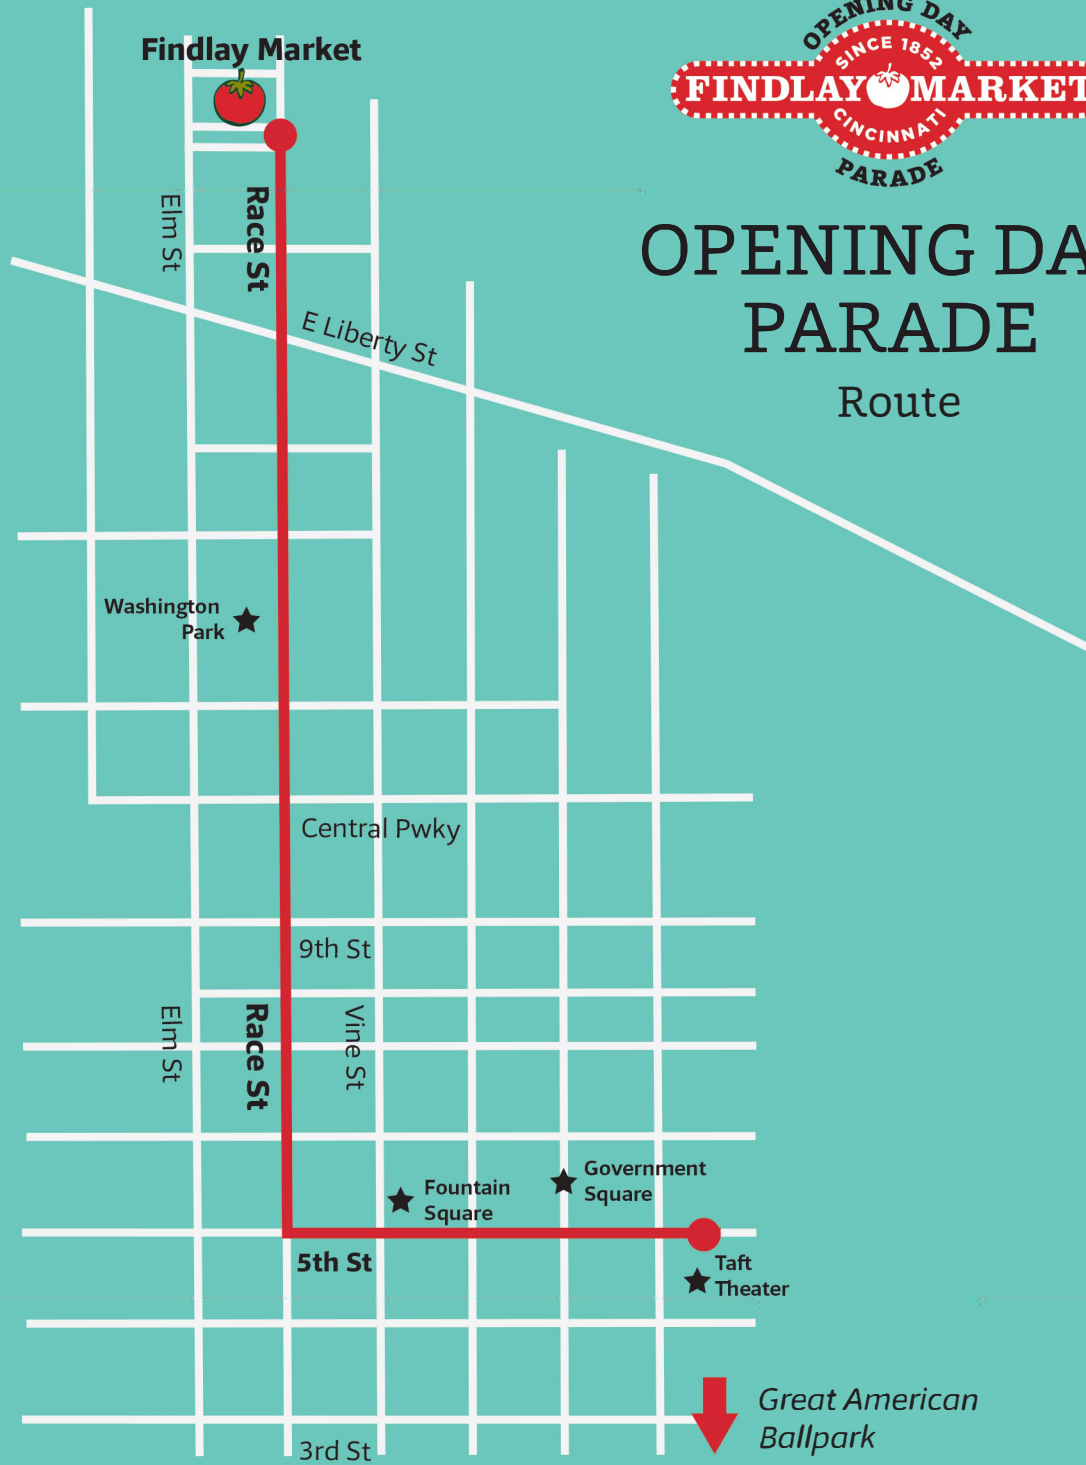

OPENING DAY PARADE Route

Parade Route

Parade begins on Race Street side of Findlay Market, proceeds south to Fifth St. Turns left on Fifth St and travels past Fountain Square ending at the Taft Theatre.